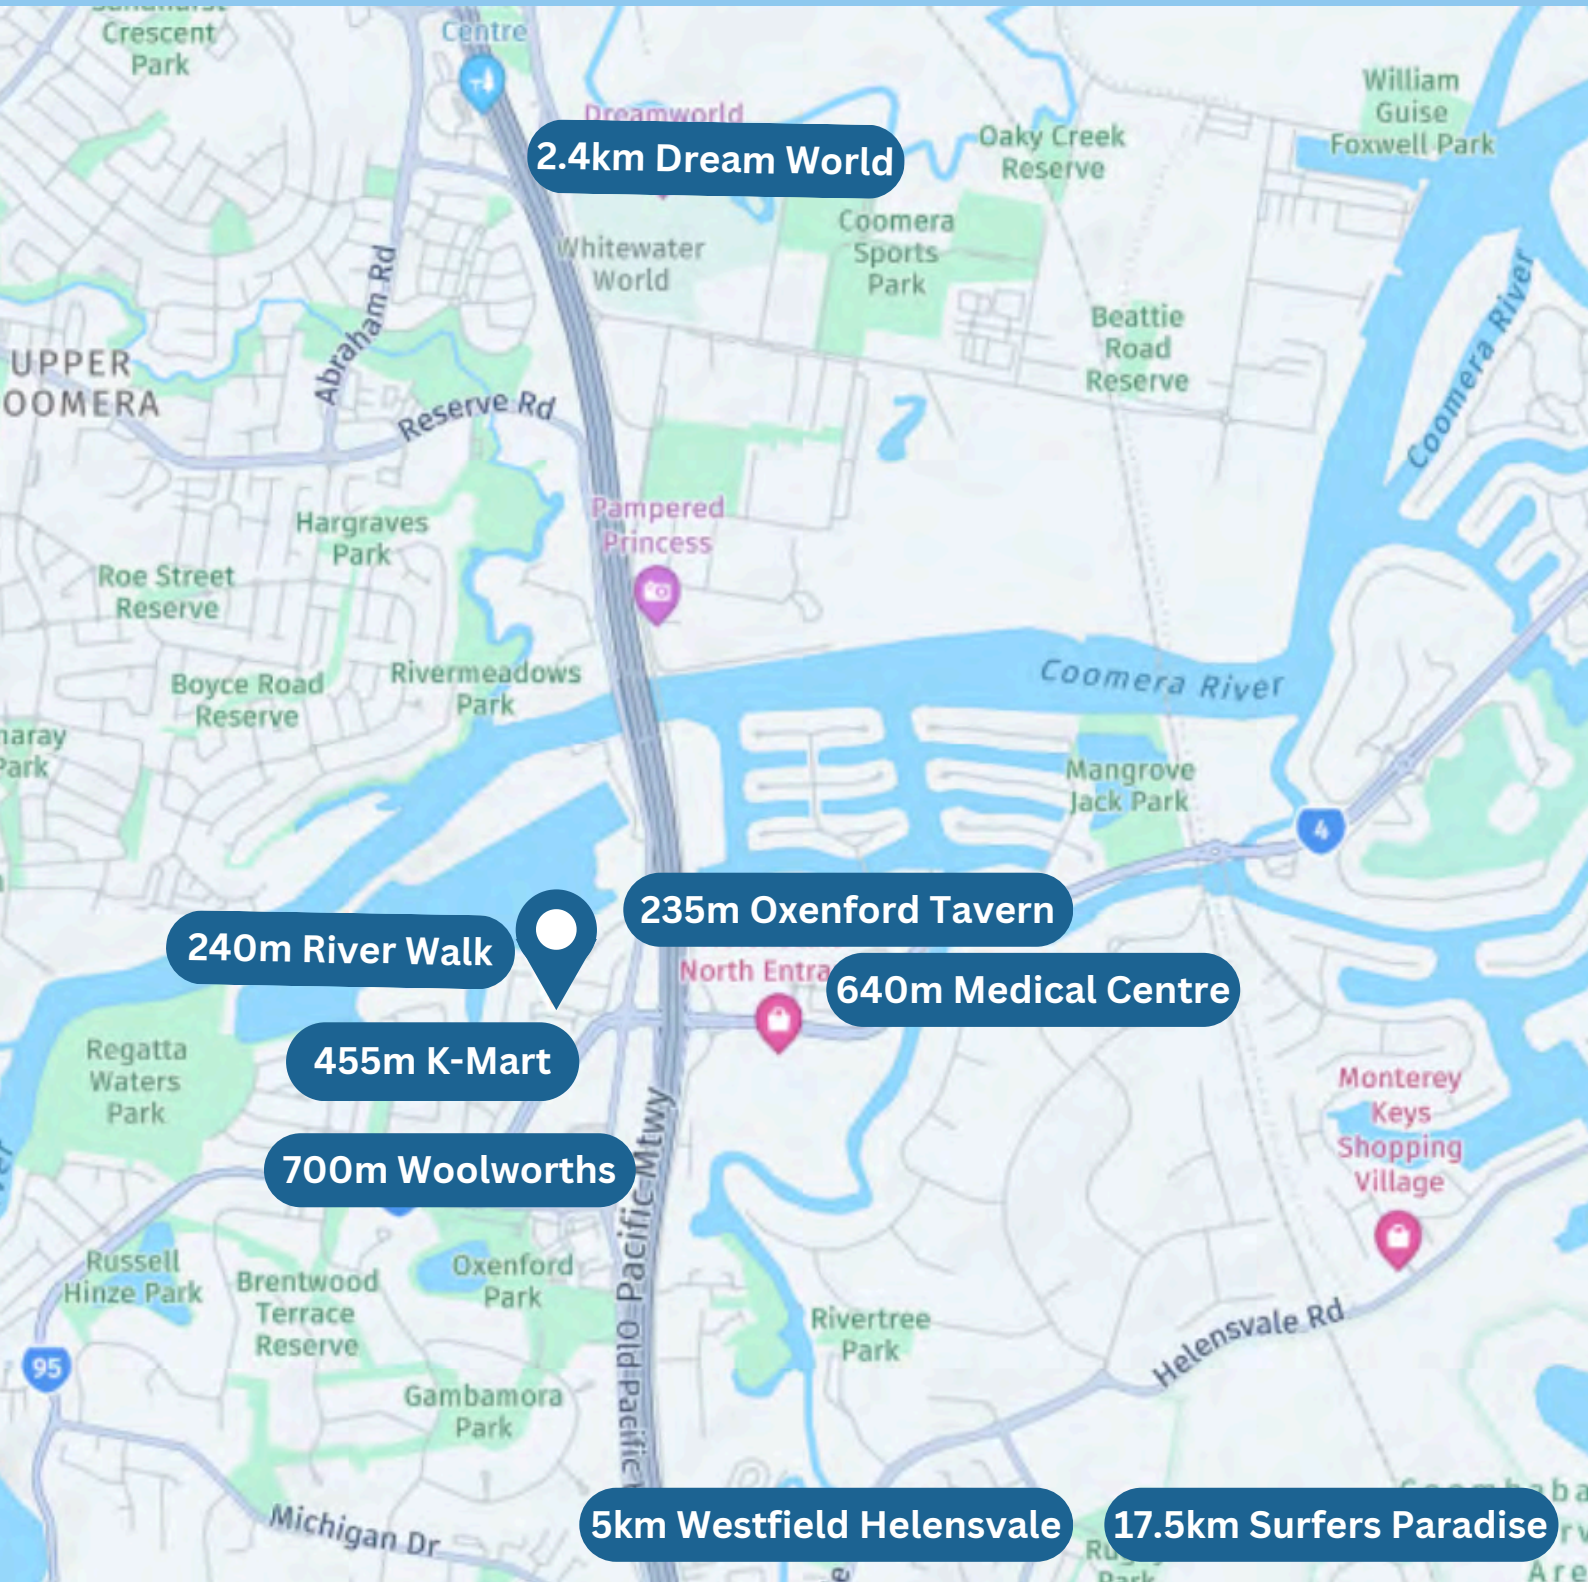

Local Amenities

2.4km Dream World

240m River Walk

455m K-Mart

700m Woolworths

235m Oxenford Tavern

640m Medical Centre

5km Westfield Helensvale

17.5km Surfers Paradise

The Gold Coast

The Gold Coast is evolving into one of the most inclusive and accessible cities in Australia, setting a benchmark for accessible living, including Specialist Disability Accommodation (SDA) options. Combined with its stunning beaches, vibrant attractions and progressive infrastructure, the Gold Coast is a welcoming haven for people of all abilities.