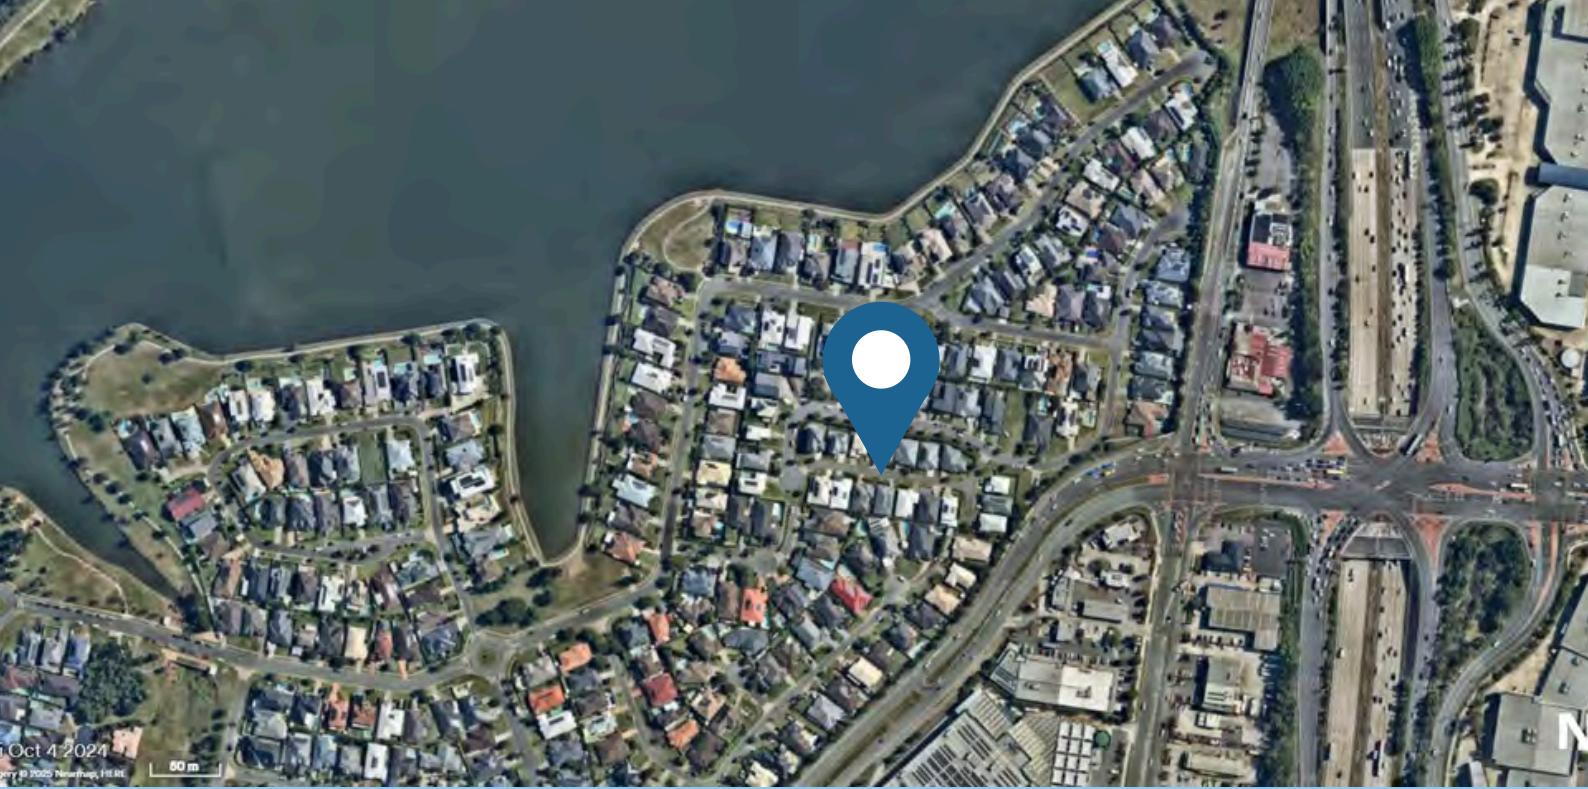

Welcome to your new home...

Looking for a beautiful, accessible home where you can live independently and make new friends? This stunning High Physical Support home in Oxenford ticks all the boxes!

Each large bedroom comes with a private ensuite, built-in wardrobes, plenty of turning space, and an abundance of natural light—offering you privacy while still being part of a welcoming community.

As you step through the front door, you'll be greeted by a spacious open-plan kitchen and dining area, with the SIL room conveniently located to your right. To your left, an undercover garage provides all-weather access. Throughout the home, you'll notice wide doorframes, height-adjustable tables, high ceilings, and beautiful non-slip flooring with a modern floorboard look, blending style with practicality.

At the rear of the home, the alfresco area invites you to soak up the Gold Coast's year-round sunshine—perfect for lunch with friends and family or simply relaxing outdoors.

High Physical Support Inclusions

- → Heating and cooling to each bedroom
- → Emergency power back up system
- → Custom kitchen cabinetry with knee toe clearances
- → TV and data points to each bedroom
- → Structural provisioning in bedrooms for ceiling hoists
- → Wifi access points for increased coverage
- → Heating and cooling to each bedroom
- → Non-slip wood look vinyl flooring for easy cleaning